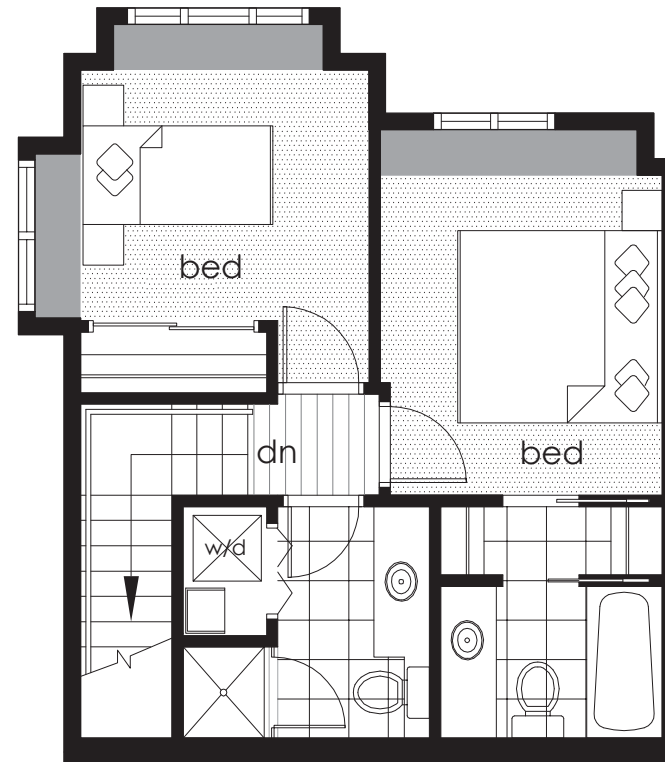

■ second floor level

unit type g

2 bedroom & 2 bathroom home
922 sq ft (north and watling cluster)

■ third floor level